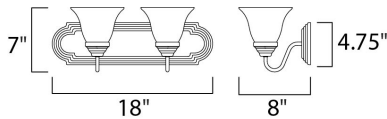

MEASUREMENTS

DIMENSION : 18" W x 7" H x 8" Ext
 BACK PLATE : 18" W x 4.75" H x 4.07" HCO
 HANGING WEIGHT : 3.88 lb

LAMPING

INPUT VOLTAGE : 120V
 BULB : 2 x 60W Incandescent E26 Medium , 120W Total
 BULB INCLUDED : (Not Included)
 DIMMABLE : Yes