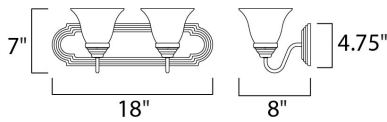

**MEASUREMENTS**

DIMENSION : 18" W x 7" H x 8" Ext  
 BACK PLATE : 18" W x 4.75" H x 4.07" HCO  
 HANGING WEIGHT : 3.88 lb

**LAMPING**

INPUT VOLTAGE : 120V  
 BULB : 2 x 60W Incandescent E26 Medium , 120W Total  
 BULB INCLUDED : (Not Included)  
 DIMMABLE : Yes