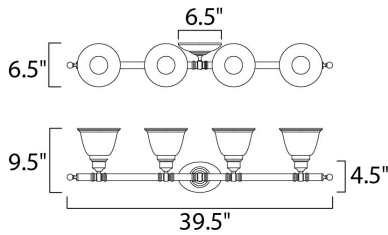

**MEASUREMENTS**

DIMENSION : 39.5" W x 9.5" H x 6.5" Ext  
 BACK PLATE : 6.5" W x 4.5" H x 7.3" HCO  
 HANGING WEIGHT : 7.69 lb

**LAMPING**

INPUT VOLTAGE : 120V  
 BULB : 4 x 60W Incandescent E26 Medium , 240W Total  
 BULB INCLUDED : (Not Included)  
 DIMMABLE : Yes