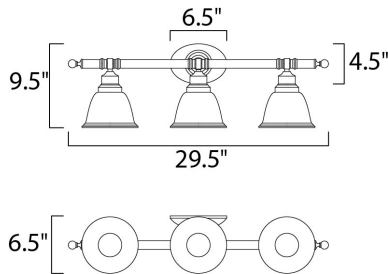

MEASUREMENTS

DIMENSION : 29.5" W x 9.5" H x 6.5" Ext
 BACK PLATE : 6.42" W x 4.53" H x 2.25" HCO
 HANGING WEIGHT : 5.95 lb

LAMPING

INPUT VOLTAGE : 120V
 BULB : 3 x 60W Incandescent E26 Medium , 180W Total
 BULB INCLUDED : (Not Included)
 DIMMABLE : Yes