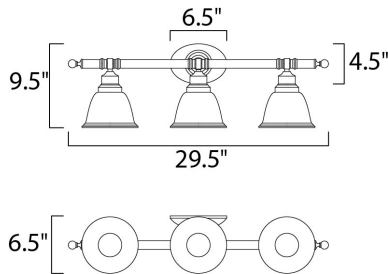

**MEASUREMENTS**

DIMENSION : 29.5" W x 9.5" H x 6.5" Ext  
 BACK PLATE : 6.42" W x 4.53" H x 7.3" HCO  
 HANGING WEIGHT : 5.95 lb

**LAMPING**

INPUT VOLTAGE : 120V  
 BULB : 3 x 60W Incandescent E26 Medium , 180W Total  
 BULB INCLUDED : (Not Included)  
 DIMMABLE : Yes