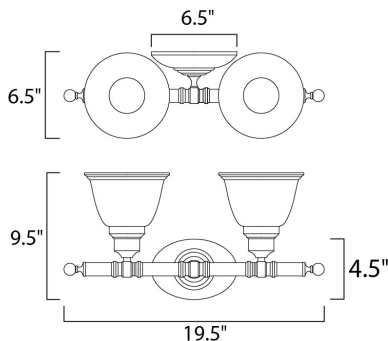

**MEASUREMENTS**

DIMENSION : 19.5" W x 9.5" H x 6.5" Ext  
 BACK PLATE : 6.42" W x 4.53" H x 7.3" HCO  
 HANGING WEIGHT : 4.19 lb

**LAMPING**

INPUT VOLTAGE : 120V  
 BULB : 2 x 60W Incandescent E26 Medium , 120W Total  
 BULB INCLUDED : (Not Included)  
 DIMMABLE : Yes