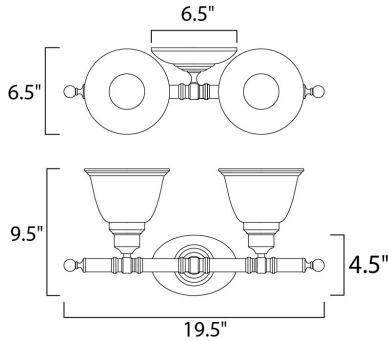

**MEASUREMENTS**

- DIMENSION : 19.5" W x 9.5" H x 6.5" Ext
- BACK PLATE : 6.42" W x 4.53" H x 7.3" HCO
- HANGING WEIGHT : 4.19 lb

**LAMPING**

- INPUT VOLTAGE : 120V
- BULB : 2 x 60W Incandescent E26 Medium , 120W Total
- BULB INCLUDED : (Not Included)
- DIMMABLE : Yes