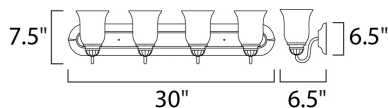

MEASUREMENTS

DIMENSION : 30" W x 7.5" H x 6.5" Ext
 BACK PLATE : 30.25" W
 HANGING WEIGHT : 8.55 lb

LAMPING

INPUT VOLTAGE : 120V
 BULB : 4 x 60W Incandescent E26 Medium , 240W Total
 BULB INCLUDED : (Not Included)
 DIMMABLE : Yes
 LIGHTING_DIRECTION : Both