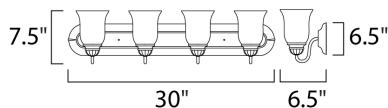

**MEASUREMENTS**

DIMENSION : 30" W x 7.5" H x 6.5" Ext  
 BACK PLATE : 30.25" W  
 HANGING WEIGHT : 8.55 lb

**LAMPING**

INPUT VOLTAGE : 120V  
 BULB : 4 x 60W Incandescent E26 Medium , 240W Total  
 BULB INCLUDED : (Not Included)  
 DIMMABLE : Yes  
 LIGHTING\_DIRECTION : Both