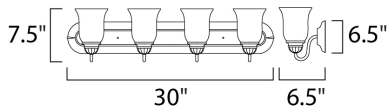

MEASUREMENTS

DIMENSION : 30" W x 7.5" H x 6.5" Ext
 BACK PLATE : 30.25" W
 HANGING WEIGHT : 8.55 lb

LAMPING

INPUT VOLTAGE : 120V
 BULB : 4 x 60W Incandescent E26 Medium , 240W Total
 BULB INCLUDED : (Not Included)
 DIMMABLE : Yes