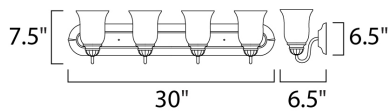

MEASUREMENTS

DIMENSION : 30" W x 7.5" H x 6.5" Ext
 BACK PLATE : 30.25" W
 HANGING WEIGHT : 8.37 lb

LAMPING

INPUT VOLTAGE : 120V
 BULB : 4 x 60W Incandescent E26 Medium , 240W Total
 BULB INCLUDED : (Not Included)
 DIMMABLE : Yes