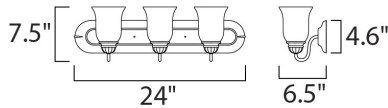

**MEASUREMENTS**

DIMENSION : 24" W x 7.5" H x 6.5" Ext  
 BACK PLATE : 24.4" W x 4.6" H  
 HANGING WEIGHT : 6.97 lb

**LAMPING**

INPUT VOLTAGE : 120V  
 BULB : 3 x 100W Incandescent E26 Medium , 300W Total  
 BULB INCLUDED : (Not Included)  
 DIMMABLE : Standard Dimmer  
 LIGHTING\_DIRECTION : Both