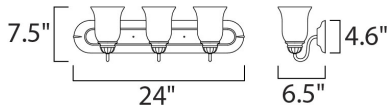

MEASUREMENTS

DIMENSION : 24" W x 7.5" H x 6.5" Ext
 BACK PLATE : 24.4" W x 4.6" H
 HANGING WEIGHT : 6.97 lb

LAMPING

INPUT VOLTAGE : 120V
 BULB : 3 x 100W Incandescent E26 Medium , 300W Total
 BULB INCLUDED : (Not Included)
 DIMMABLE : Standard Dimmer
 LIGHTING_DIRECTION : Both