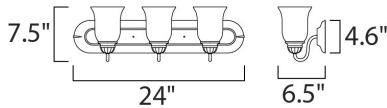

MEASUREMENTS

DIMENSION : 24" W x 7.5" H x 6.5" Ext
 BACK PLATE : 24.4" W x 4.6" H
 HANGING WEIGHT : 6.9 lb

LAMPING

INPUT VOLTAGE : 120V
 BULB : 3 x 100W Incandescent E26 Medium , 300W Total
 BULB INCLUDED : (Not Included)
 DIMMABLE : Standard
 LIGHTING_DIRECTION : Both