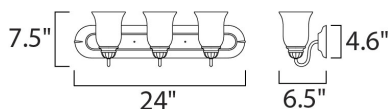

**MEASUREMENTS**

DIMENSION : 24" W x 7.5" H x 6.5" Ext  
 BACK PLATE : 24.4" W x 4.6" H  
 HANGING WEIGHT : 6.9 lb

**LAMPING**

INPUT VOLTAGE : 120V  
 BULB : 3 x 60W Incandescent E26 Medium , 180W Total  
 BULB INCLUDED : (Not Included)  
 DIMMABLE : Standard Dimmer