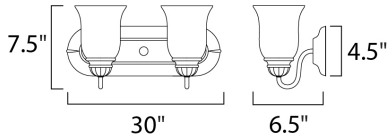

MEASUREMENTS

DIMENSION : 14" W x 7.5" H x 6.5" Ext
 BACK PLATE : 14.25" W x 4.5" H
 HANGING WEIGHT : 3.08 lb

LAMPING

INPUT VOLTAGE : 120V
 LUMENS : 0 Rated
 BULB : 2 x 100W Incandescent E26 Medium , 200W Total
 BULB INCLUDED : (Not Included)
 DIMMABLE : Yes
 LIGHTING_DIRECTION : Both