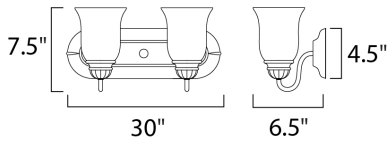

MEASUREMENTS

DIMENSION : 14" W x 7.5" H x 6.5" Ext
 BACK PLATE : 14.25" W x 4.5" H
 HANGING WEIGHT : 3.08 lb

LAMPING

INPUT VOLTAGE : 120V
 BULB : 2 x 100W Incandescent E26 Medium , 200W Total
 BULB INCLUDED : (Not Included)
 DIMMABLE : Yes
 LIGHTING_DIRECTION : Both