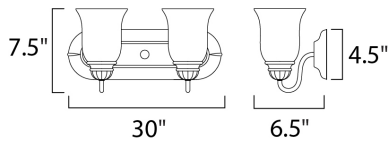

MEASUREMENTS

DIMENSION : 14" W x 7.5" H x 6.5" Ext
 BACK PLATE : 14.25" W x 4.5" H
 HANGING WEIGHT : 3.08 lb

LAMPING

INPUT VOLTAGE : 120V
 BULB : 2 x 60W Incandescent E26 Medium , 120W Total
 BULB INCLUDED : (Not Included)
 DIMMABLE : Yes