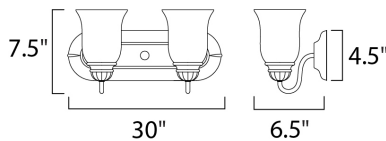

MEASUREMENTS

DIMENSION : 14" W x 7.5" H x 6.5" Ext
 BACK PLATE : 14.25" W x 4.5" H
 HANGING WEIGHT : 3.09 lb

LAMPING

INPUT VOLTAGE : 120V
 BULB : 2 x 100W Incandescent E26 Medium , 200W Total
 BULB INCLUDED : (Not Included)
 DIMMABLE : Yes
 LIGHTING_DIRECTION : Both