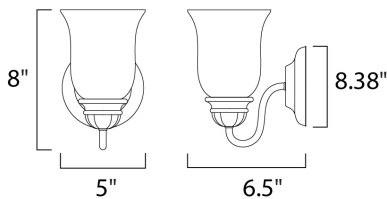

MEASUREMENTS

DIMENSION : 5" W x 8" H x 6.5" Ext
 MAX OAH : 4.63" W x 8.38" H
 HANGING WEIGHT : 1.56 lb

LAMPING

INPUT VOLTAGE : 120V
 BULB : 1 x 100W Incandescent E26 Medium , 100W Total
 BULB INCLUDED : (Not Included)
 DIMMABLE : Standard Dimmer
 LIGHTING_DIRECTION : Both