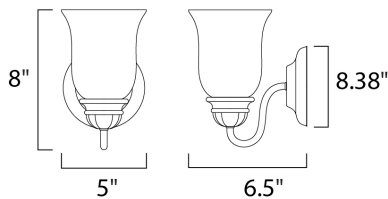

MEASUREMENTS

DIMENSION : 5" W x 8" H x 6.5" Ext
 MAX OAH : 4.63" W x 8.38" H
 HANGING WEIGHT : 1.56 lb

LAMPING

INPUT VOLTAGE : 120V
 BULB : 1 x 100W Incandescent E26 Medium , 100W Total
 BULB INCLUDED : (Not Included)
 DIMMABLE : Standard
 LIGHTING_DIRECTION : Both