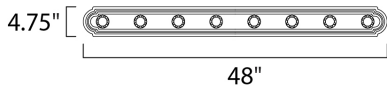

MEASUREMENTS

DIMENSION : 48" W x 4.75" H x 5" Ext
 BACK PLATE : 4" W x 43.5" H x 2.3" HCO
 HANGING WEIGHT : 4.19 lb

LAMPING

INPUT VOLTAGE : 120V
 BULB : 8 x 60W Incandescent E26 Medium , 480W Total
 BULB INCLUDED : (Not Included)
 DIMMABLE : Yes