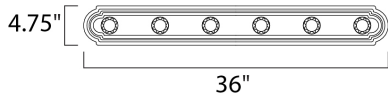

MEASUREMENTS

DIMENSION : 36" W x 4.75" H x 5" Ext
 BACK PLATE : 4" W x 32" H x 2.3" HCO
 HANGING WEIGHT : 2.8 lb

LAMPING

INPUT VOLTAGE : 120V
 BULB : 6 x 60W Incandescent E26 Medium , 360W Total
 BULB INCLUDED : (Not Included)
 DIMMABLE : Yes