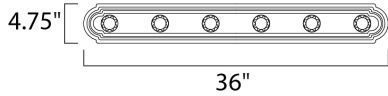

MEASUREMENTS

DIMENSION : 36" W x 4.75" H x 5" Ext
 BACK PLATE : 4" W x 32" H x 2.3" HCO
 HANGING WEIGHT : 2.8 lb

LAMPING

INPUT VOLTAGE : 120V
 BULB : 6 x 60W Incandescent E26 Medium , 360W Total
 BULB INCLUDED : (Not Included)
 DIMMABLE : Yes