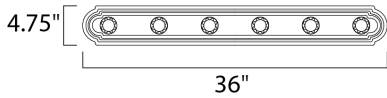

**MEASUREMENTS**

DIMENSION : 36" W x 4.75" H x 5" Ext  
 BACK PLATE : 4" W x 32" H x 2.3" HCO  
 HANGING WEIGHT : 2.8 lb

**LAMPING**

INPUT VOLTAGE : 120V  
 BULB : 6 x 60W Incandescent E26 Medium , 360W Total  
 BULB INCLUDED : (Not Included)  
 DIMMABLE : Yes