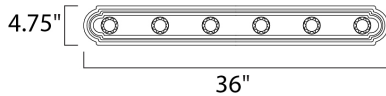

MEASUREMENTS

DIMENSION : 36" W x 4.75" H x 5" Ext
 BACK PLATE : 4" W x 32" H x 2.3" HCO
 HANGING WEIGHT : 2.88 lb

LAMPING

INPUT VOLTAGE : 120V
 BULB : 6 x 60W Incandescent E26 Medium , 360W Total
 BULB INCLUDED : (Not Included)
 DIMMABLE : Yes