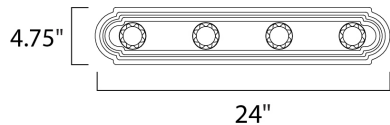

**MEASUREMENTS**

DIMENSION : 24" W x 4.75" H x 5" Ext  
 BACK PLATE : 4.75" W x 24" H  
 HANGING WEIGHT : 0.5 lb

**LAMPING**

LUMENS : 0 Rated  
 BULB : 4 x 100W Incandescent MB , 400W Total  
 BULB INCLUDED : (Not Included)  
 DIMMABLE : Yes  
 COLOR\_TEMP : 2700K  
 LIGHTING\_DIRECTION : Both