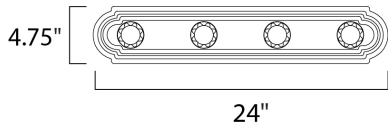

MEASUREMENTS

DIMENSION : 24" W x 4.75" H x 5" Ext
 BACK PLATE : 4.75" W x 24" H x 2.3" HCO
 HANGING WEIGHT : 1.76 lb

LAMPING

INPUT VOLTAGE : 120V
 BULB : 4 x 60W Incandescent E26 Medium , 240W Total
 BULB INCLUDED : (Not Included)
 DIMMABLE : Yes