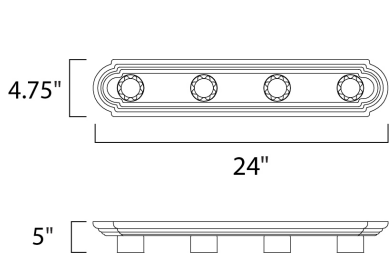

**MEASUREMENTS**

DIMENSION : 24" W x 4.75" H x 5" Ext  
 BACK PLATE : 4.75" W x 24" H x 2.3" HCO  
 HANGING WEIGHT : 0.5 lb

**LAMPING**

INPUT VOLTAGE : 120V  
 BULB : 4 x 60W Incandescent E26 Medium , 240W Total  
 BULB INCLUDED : (Not Included)  
 DIMMABLE : Yes