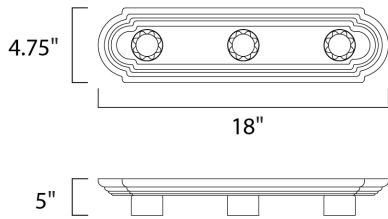

MEASUREMENTS

DIMENSION : 18" W x 4.75" H x 5" Ext
 BACK PLATE : 4" W x 14" H x 2.3" HCO
 HANGING WEIGHT : 1.28 lb

LAMPING

INPUT VOLTAGE : 120V
 LUMENS : 0 Rated
 BULB : 3 x 60W Incandescent E26 Medium , 180W Total
 BULB INCLUDED : (Not Included)
 DIMMABLE : Yes
 LIGHTING_DIRECTION : Both