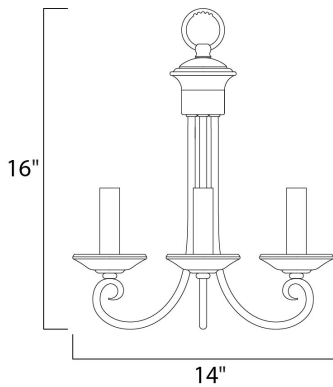

PRODUCT DESCRIPTION

Simple yet stylish, this collection is perfect for any decor. Offered in Oil Rubbed Bronze or Satin Nickel finishes.

MEASUREMENTS

DIMENSION : 14" L x 14" W x 16" H
 MAX OAH : 52" OAH
 CANOPY : 5" W x 1" H x 5" L
 HANGING WEIGHT : 3.04 lb

LAMPING

INPUT VOLTAGE : 120V
 BULB : 3 x 60W Incandescent E12 Candelabra , 180W Total
 BULB INCLUDED : (Not Included)
 DIMMABLE : Yes

FINISHES OPTION

-  Oil Rubbed Bronze (OI)
-  Polished Nickel (PN)

MATERIAL