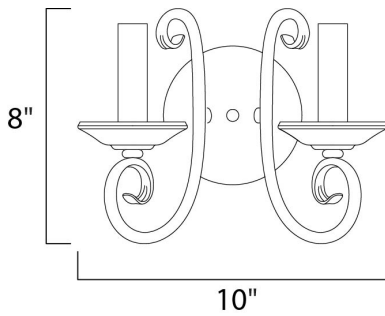

PRODUCT DESCRIPTION

Simple yet stylish, this collection is perfect for any decor. Offered in Oil Rubbed Bronze or Satin Nickel finishes.

MEASUREMENTS

DIMENSION : 10" W x 8" H x 6" Ext
 MAX OAH : 5" W x 5" H
 HANGING WEIGHT : 1.42 lb

LAMPING

INPUT VOLTAGE : 120V
 BULB : 2 x 60W Incandescent E12 Candelabra , 120W Total
 BULB INCLUDED : (Not Included)
 DIMMABLE : Yes
 LIGHTING_DIRECTION : Up

FINISHES OPTION

-  Oil Rubbed Bronze (OI)
-  Polished Nickel (PN)