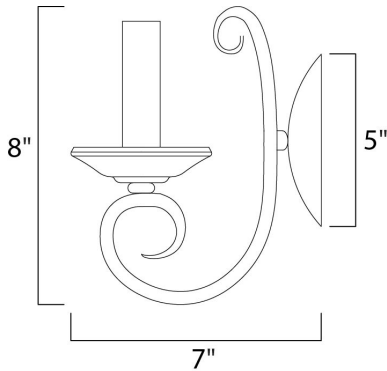

**PRODUCT DESCRIPTION**

Simple yet stylish, this collection is perfect for any decor. Offered in Oil Rubbed Bronze or Satin Nickel finishes.

**MEASUREMENTS**

DIMENSION : 5" W x 8" H x 7" Ext  
 MAX OAH : 5" W x 5" H  
 HANGING WEIGHT : 0.92 lb

**LAMPING**

INPUT VOLTAGE : 120V  
 BULB : 1 x 60W Incandescent E12 Candelabra , 60W Total  
 BULB INCLUDED : (Not Included)  
 DIMMABLE : Yes  
 LIGHTING\_DIRECTION : Up

**FINISHES OPTION**

-  Oil Rubbed Bronze (OI)
-  Polished Nickel (PN)