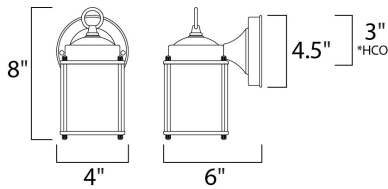

\*height from center of outlet to the top of the fixture

**MEASUREMENTS**

- DIMENSION : 4.5" W x 8" H x 6" Ext
- BACK PLATE : 4.5" W x 4.5" H x 3" HCO
- HANGING WEIGHT : 1.65 lb

**LAMPING**

- INPUT VOLTAGE : 120V
- BULB : 1 x 60W Incandescent E26 Medium , 60W Total
- BULB INCLUDED : (Not Included)
- DIMMABLE : Yes