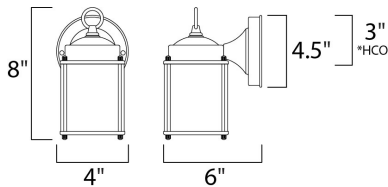

*height from center of outlet to the top of the fixture

MEASUREMENTS

- DIMENSION : 4.5" W x 8" H x 6" Ext
- BACK PLATE : 4.5" W x 4.5" H x 3" HCO
- HANGING WEIGHT : 1.65 lb

LAMPING

- INPUT VOLTAGE : 120V
- BULB : 1 x 60W Incandescent E26 Medium , 60W Total
- BULB INCLUDED : (Not Included)
- DIMMABLE : Yes