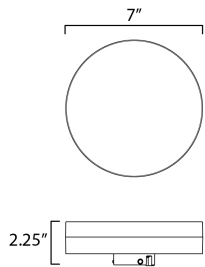

PRODUCT DESCRIPTION

MEASUREMENTS

DIMENSION : 7" L x 7" W x 1.75" H
 HANGING WEIGHT : 1.45 lb

LAMPING

INPUT VOLTAGE : 120V
 LUMENS : 1,350 Rated (900 Del.)
 BULB : 1 x 15W LED PCB Integrated , 15W Total
 BULB INCLUDED : (Integrated)
 DIMMABLE : Bluetooth APP
 CRI : 90 CRI
 COLOR_TEMP : 3000-5700K