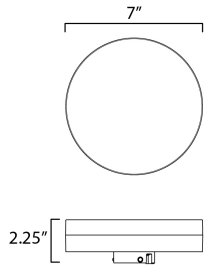

**PRODUCT DESCRIPTION**

**MEASUREMENTS**

DIMENSION : 7" L x 7" W x 1.75" H  
 HANGING WEIGHT : 1.45 lb

**LAMPING**

INPUT VOLTAGE : 120V  
 LUMENS : 1,350 Rated (900 Del.)  
 BULB : 1 x 15W LED PCB Integrated , 15W Total  
 BULB INCLUDED : (Integrated)  
 DIMMABLE : Bluetooth APP  
 CRI : 90 CRI  
 COLOR\_TEMP : 3000-5700K