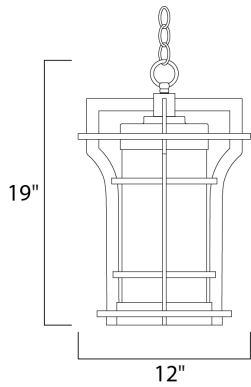

**PRODUCT DESCRIPTION**

**MEASUREMENTS**

DIMENSION : 12" L x 12" W x 19" H  
 HANGING WEIGHT : 12 lb

**LAMPING**

INPUT VOLTAGE : 120V  
 LUMENS : 1,000 Rated  
 BULB : 1 x 12W LED E26 Medium , 12W Total  
 BULB INCLUDED : (Included)  
 DIMMABLE : Triac CL  
 CRI : 90+ CRI  
 COLOR\_TEMP : 3000K

**FINISHES OPTION**

 Black Oxide (BO)

**GLASS**

Water Glass WG

**MATERIAL**

Die Cast Aluminum

**RATINGS**

cETLus  
 Damp Location