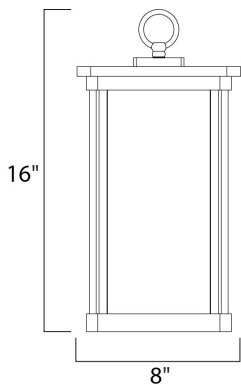

ADDITIONAL

INCANDESCENT WATTS:
RATED LIFE 25000 Hours
OPERATING TEMPERATURE:
-20°C (-4°F), 40°C (104°F)

MEASUREMENTS

DIMENSION : 8" L x 8" W x 16" H
HANGING WEIGHT : 6.8 lb

LAMPING

INPUT VOLTAGE : 120V
LUMENS : 1,100 Rated
BULB : 1 x 12W LED E26 Medium , 12W Total
BULB INCLUDED : (Included)
DIMMABLE : Triac CL
CRI : 90+ CRI
COLOR_TEMP : 3000K