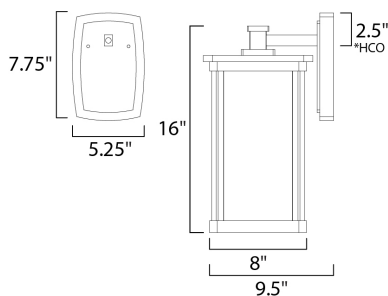

\*height from center of outlet to the top of the fixture

#### MEASUREMENTS

DIMENSION : 8" W x 16" H x 9.5" Ext  
 BACK PLATE : 5.25" W x 7.75" H x 2.5" HCO  
 HANGING WEIGHT : 6.5 lb