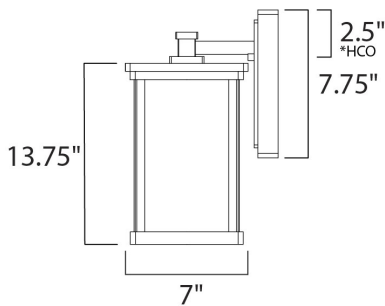

*height from center of outlet to the top of the fixture

MEASUREMENTS

DIMENSION : 7" W x 13.75" H x 8.5" Ext
 BACK PLATE : 5.25" W x 7.75" H x 2.5" HCO
 HANGING WEIGHT : 5.1 lb

LAMPING

INPUT VOLTAGE : 120V
 LUMENS : 800 Rated
 BULB : 1 x 9W LED E26 Medium , 9W Total
 BULB INCLUDED : (Included)
 DIMMABLE : Triac CL
 CRI : 90+ CRI
 COLOR_TEMP : 3000K