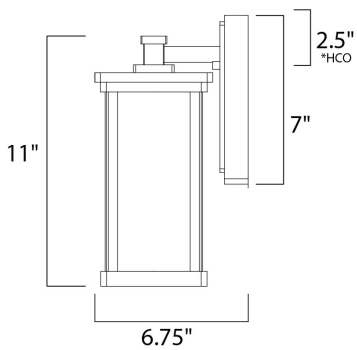

\*height from center of outlet to the top of the fixture

### MEASUREMENTS

DIMENSION : 5.25" W x 11" H x 6.75" Ext  
 BACK PLATE : 4.5" W x 7" H x 2.5" HCO  
 HANGING WEIGHT : 2.86 lb