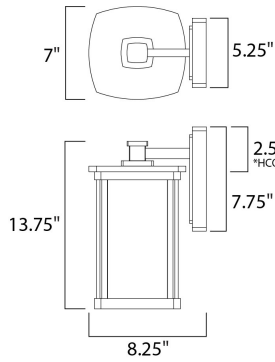

PRODUCT DESCRIPTION

MEASUREMENTS

DIMENSION : 7" W x 13.75" H x 8.25" Ext
BACK PLATE : 5.25" W x 7.75" H x 2.5" HCO
HANGING WEIGHT : 5.1 lb

LAMPING

INPUT VOLTAGE : 120V
LUMENS : 800 Rated
BULB : 1 x 9W LED E26 Medium , 9W Total
BULB INCLUDED : (Included)
DIMMABLE : Triac CL
CRI : 90+ CRI
COLOR_TEMP : 3000K

FINISHES OPTION

Bronze (BZ)

GLASS

Seedy and Wilshire CDWS

MATERIAL

Die Cast Aluminum

RATINGS

cETLus
Wet Location

ADDITIONAL

INCANDESCENT WATTS:
RATED LIFE 25000 Hours
OPERATING TEMPERATURE:
-20°C (-4°F), 40°C (104°F)

Always consult a qualified electrician before installing any lighting product.