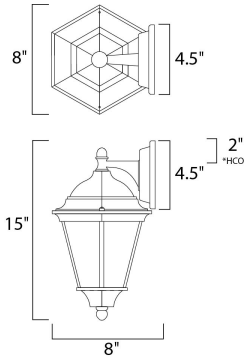

PRODUCT DESCRIPTION