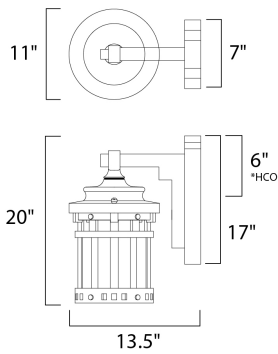

PRODUCT DESCRIPTION

MEASUREMENTS

DIMENSION : 11" W x 20" H x 13.5" Ext
BACK PLATE : 7" W x 17" H x 6" HCO
HANGING WEIGHT : 9.5 lb

LAMPING

INPUT VOLTAGE : 120V
LUMENS : 1,100 Rated
BULB : 1 x 12W LED E26 Medium , 12W Total
BULB INCLUDED : (Included)
DIMMABLE : Triac CL
CRI : 90+ CRI
COLOR_TEMP : 3000K

FINISHES OPTION

Sienna (SE)

GLASS

Mocha MO

MATERIAL

Die Cast Aluminum

RATINGS

cETLus
Wet Location

ADDITIONAL

INCANDESCENT WATTS:
RATED LIFE 25000 Hours
OPERATING TEMPERATURE:
-20°C (-4°F), 40°C (104°F)

Always consult a qualified electrician before installing any lighting product.