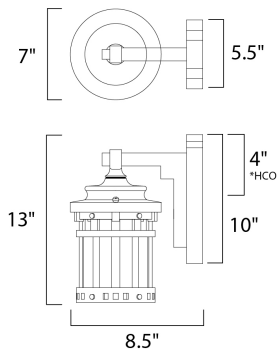

**PRODUCT DESCRIPTION**

\*height from top of the fixture to the outlet

**MEASUREMENTS**

DIMENSION : 7" W x 13" H x 8.5" Ext  
 BACK PLATE : 5.5" W x 10" H x 4" HCO  
 HANGING WEIGHT : 4.29 lb

**LAMPING**

INPUT VOLTAGE : 120V  
 LUMENS : 800 Rated  
 BULB : 1 x 9W LED E26 Medium , 9W Total  
 BULB INCLUDED : (Included)  
 DIMMABLE : Triac CL  
 CRI : 90+ CRI  
 COLOR\_TEMP : 3000K