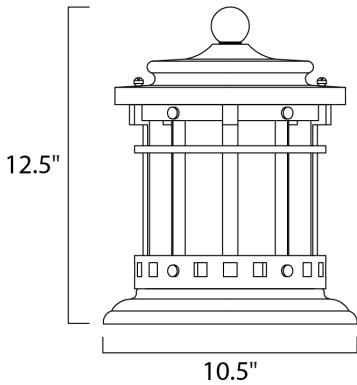

PRODUCT DESCRIPTION

MEASUREMENTS

DIMENSION : 10.5" W x 12.5" H
 HANGING WEIGHT : 5.28 lb

LAMPING

INPUT VOLTAGE : 120V
 LUMENS : 800 Rated
 BULB : 1 x 9W LED E26 Medium , 9W Total
 BULB INCLUDED : (Included)
 DIMMABLE : Triac CL
 CRI : 90+ CRI
 COLOR_TEMP : 3000K