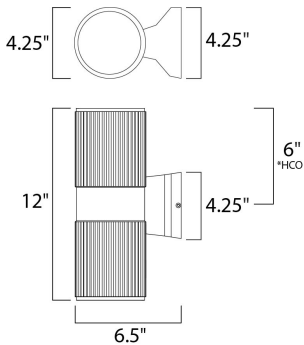

PRODUCT DESCRIPTION

Indirect exterior lighting not only provides illumination where you want it but also highlights the building structure for a beautiful architectural effect. Our collection of up and down lighting fixtures are available in both Architectural Bronze and Brushed Aluminum. They are also available in both Incandescent and LED. The fixtures are sealed with screw lenses that are water tight and allows, for the use of standard light bulbs.

MEASUREMENTS

DIMENSION : 4.25" W x 12" H x 6.5" Ext
BACK PLATE : 4.25" W x 4.25" H x 6" HCO
HANGING WEIGHT : 2.93 lb

LAMPING

INPUT VOLTAGE : 120V
BULB : 2 x 75W Incandescent E26 Medium , 150W Total
BULB INCLUDED : (Not Included)
DIMMABLE : Yes
LIGHTING_DIRECTION : Up/Down

FINISHES OPTION

- Architectural Bronze (ABZ)
- Brushed Aluminum (AL)

MATERIAL

Aluminum

RATINGS

cETLus
Wet Location

ADDITIONAL

INSTALL UP/DOWN: All
OPERATING TEMPERATURE:
-20°C (-4°F), 40°C (104°F)

Always consult a qualified electrician before installing any lighting product.