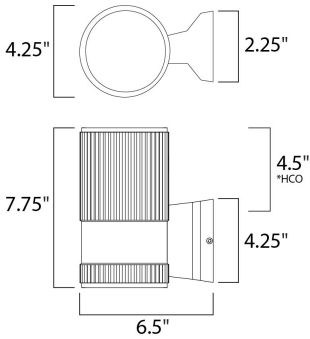

PRODUCT DESCRIPTION

Indirect exterior lighting not only provides illumination where you want it but also highlights the building structure for a beautiful architectural effect. Our collection of up and down lighting fixtures are available in both Architectural Bronze and Brushed Aluminum. They are also available in both Incandescent and LED. The fixtures are sealed with screw lenses that are water tight and allows, for the use of standard light bulbs.

MEASUREMENTS

- DIMENSION : 4.25" W x 7.75" H x 6.5" Ext
- BACK PLATE : 2.25" W x 4.25" H x 4.37" HCO
- HANGING WEIGHT : 2.09 lb

LAMPING

- BULB : 1 x 75W Incandescent R30 MB , 75W Total
- BULB INCLUDED : (Not Included)
- DIMMABLE :

FINISHES OPTION

- Brushed Aluminum

RATINGS

Wet Location
DARKSKY

ADDITIONAL

OPERATING TEMPERATURE:
-20°C (-4°F), 40°C (104°F)

Always consult a qualified electrician before installing any lighting product.