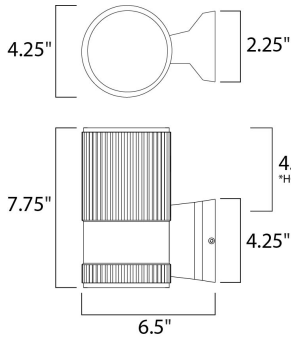

PRODUCT DESCRIPTION

Indirect exterior lighting not only provides illumination where you want it but also highlights the building structure for a beautiful architectural effect. Our collection of up and down lighting fixtures are available in both Architectural Bronze and Brushed Aluminum. They are also available in both Incandescent and LED. The fixtures are sealed with screw lenses that are water tight and allows, for the use of standard light bulbs.

MEASUREMENTS

- DIMENSION : 4.25" W x 7.75" H x 6.5" Ext
- BACK PLATE : 2.25" W x 4.25" H x 4.5" HCO
- HANGING WEIGHT : 2.09 lb

LAMPING

- INPUT VOLTAGE : V
- BULB : 1 x 75W Incandescent R30 MB , 75W Total
- BULB INCLUDED : (Not Included)

FINISHES OPTION

- Architectural Bronze
- Brushed Aluminum

RATINGS

Wet Location
DARKSKY

ADDITIONAL

OPERATING TEMPERATURE:
-20°C (-4°F), 40°C (104°F)

Always consult a qualified electrician before installing any lighting product.